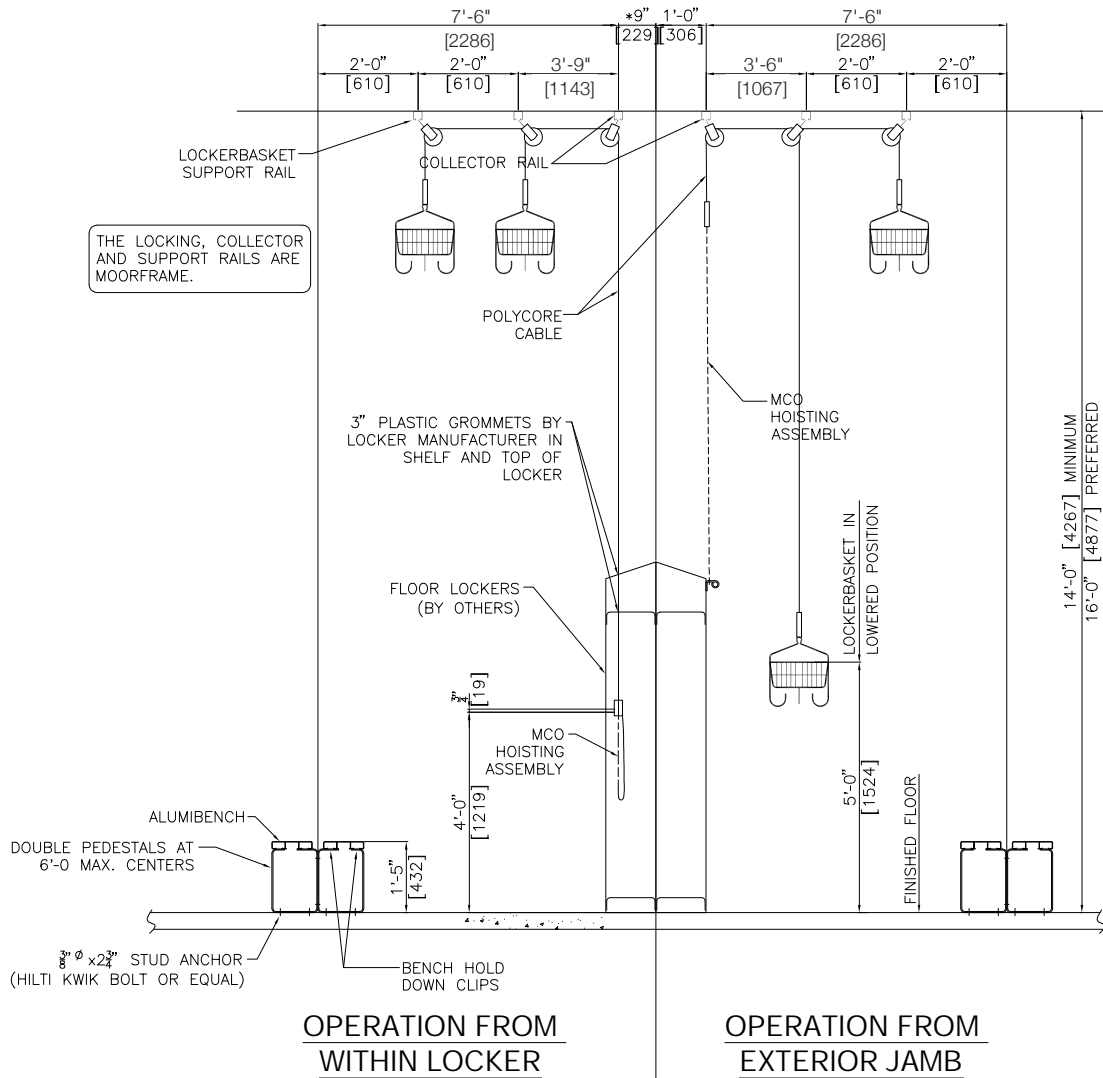

# MS-80 LOCKER OPERATED SYSTEM WITH FREE STANDING PEDESTAL BENCH SUPPORTS

\*DIMENSION VARIES WITH DEPTH OF LOCKER.  
 9" FOR 12" LOCKER,  
 12" FOR 15" LOCKER

PLAN VIEW