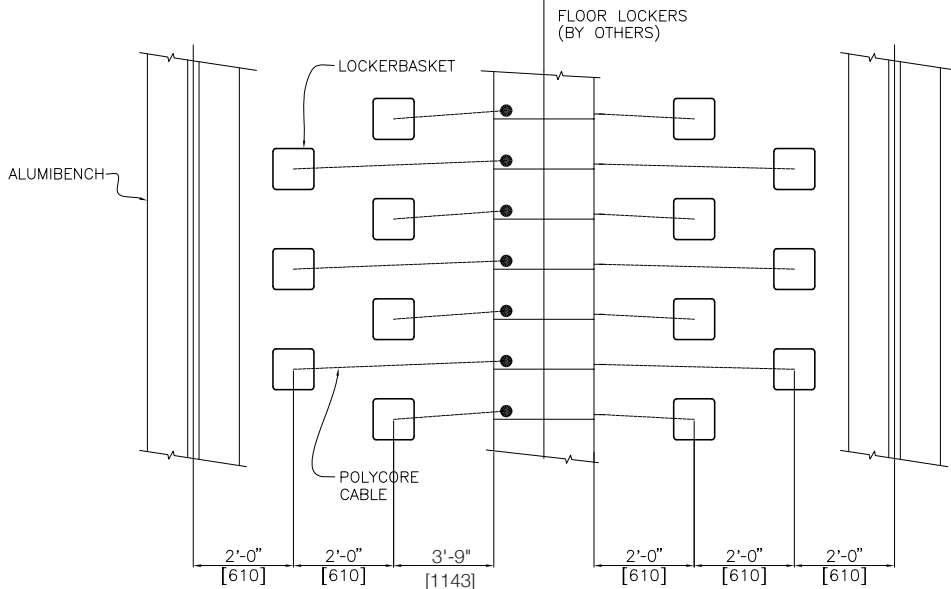

# MS-80 LOCKER OPERATED SYSTEM WITH FREE STANDING PEDESTAL BENCH SUPPORTS

\*DIMENSION VARIES WITH DEPTH OF LOCKER.  
 9" FOR 12" LOCKER,  
 12" FOR 15" LOCKER

PLAN VIEW