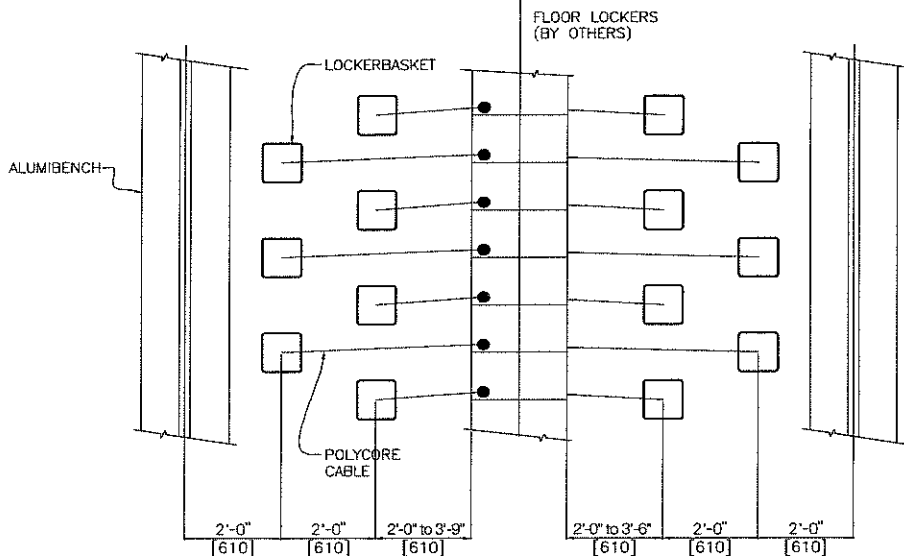

# MS-80 LOCKER OPERATED SYSTEM WITH FREE STANDING PEDESTAL BENCH SUPPORTS

• DIMENSION VARIES WITH  
DEPTH OF LOCKER.  
9" FOR 12" LOCKER,  
12" FOR 15" LOCKER

## OPERATION FROM WITHIN LOCKER

## OPERATION FROM EXTERIOR JAMB

**PLAN VIEW**