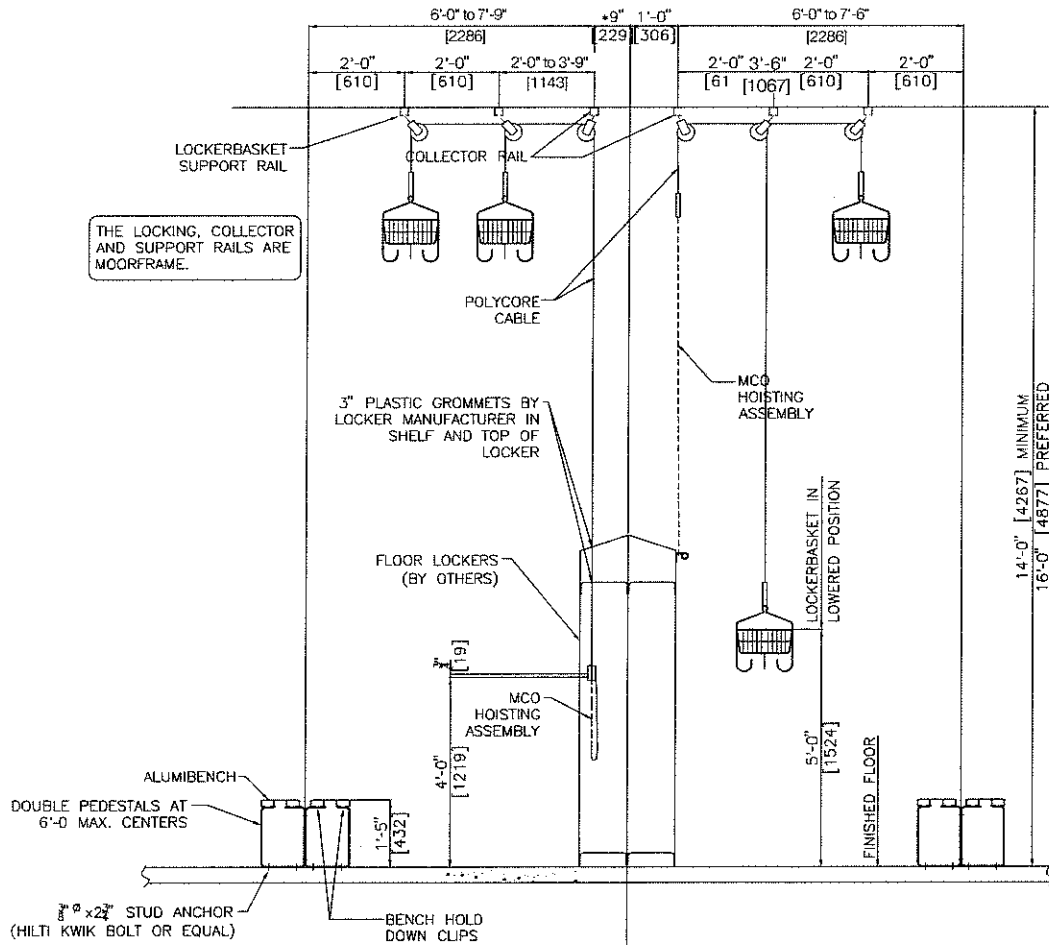

# MS-80 LOCKER OPERATED SYSTEM WITH FREE STANDING PEDESTAL BENCH SUPPORTS

• DIMENSION VARIES WITH  
DEPTH OF LOCKER.  
9" FOR 12" LOCKER,  
12" FOR 15" LOCKER

## OPERATION FROM WITHIN LOCKER

## OPERATION FROM EXTERIOR JAMB

**PLAN VIEW**