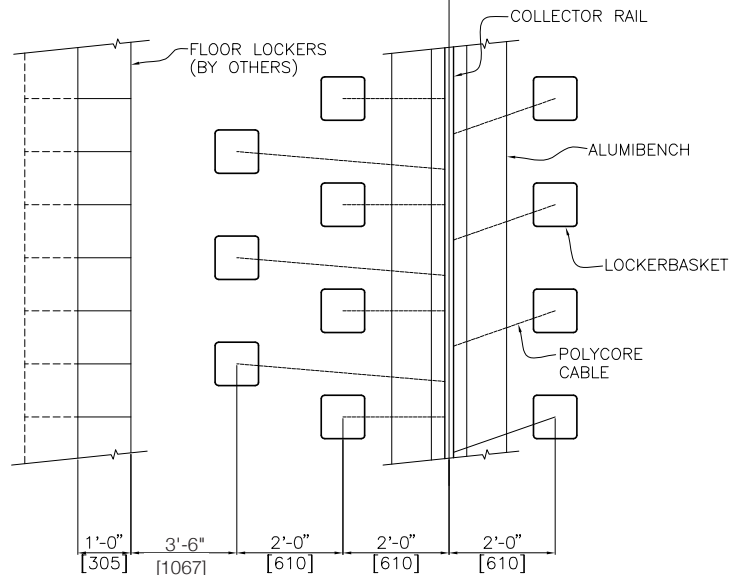

# MS-10 STANDARD LOCKERBASKET LAYOUT WITH STAND ALONE LOCKERS

PLAN VIEW